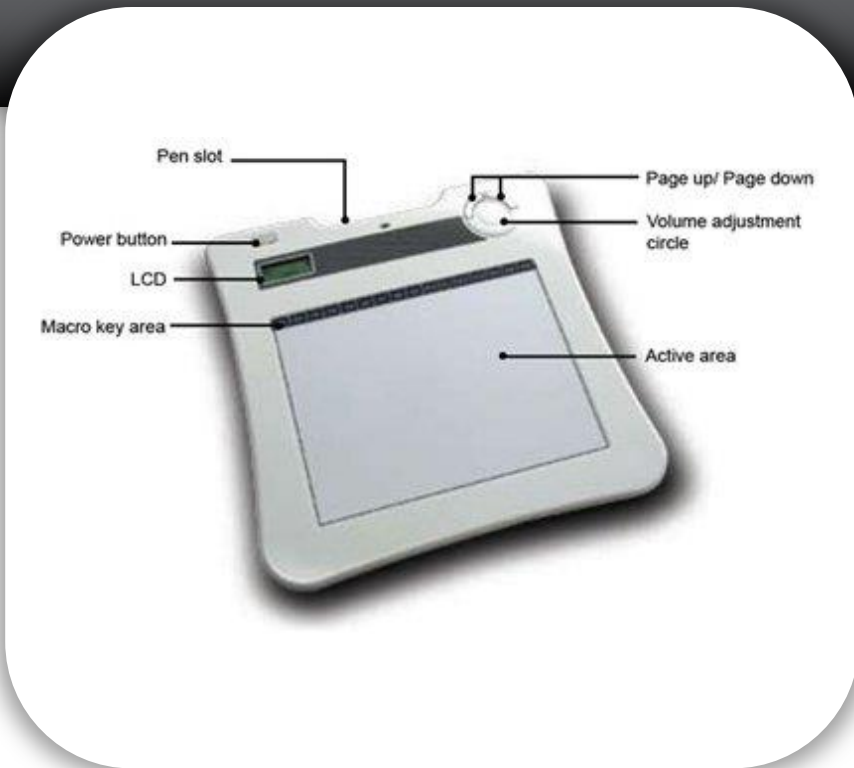

Roverpad Annotation Tablet

AVRover

A Classroom's Best Friend.

Tablet/Slate for Small Classroom/Meeting Room

Interactive Area Dimensions 8" x 6"
Battery- rechargeable and replaceable
Tablet: rechargeable lithium ion
Pen: 1AAA (3V) Battery
Battery Life- 16 hours
Automatic Sleep Mode
RF Wireless Communication
32.8-49.2 ft range (10-15 meters)

Product Features

2.4 Ghz wireless
A5 working area with high resolution up to 2000 dpi
1024 levels of pen pressure
Page up/down express keys
Intuitive volume adjustment controlled by pen
16 programmable macro keys for preferred keyboard events, setting or links to preferred websites or files
Up to 50 devices can be paired to one receiver at the same time
Charge via USB
Handy storage compartment for wireless receiver
Weight 400g
1 year return to base warranty

Teach where you want, the way you want.

Easy setup

The Roverpad is a breeze to set up. With wireless technology instead of bluetooth, you'll be up and running in no time! Simply plug the dongle into your computer and turn on your roverpad tablet. One press of the pairing button will establish communication.

Key Features:

- 8" x 6" work area
- Rechargeable Li-ion battery with 16 hrs battery life
- Multi-User Interactivity
- Handles up to 50 users at one time
- 16 programmable macro keys